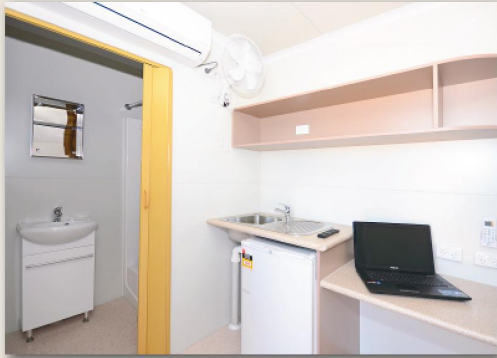

Workforce Village - Berry Springs

Workforce room & meal packages

Queen or King Single rooms
Workforce meal packages
Professional chefs & camp management
Hot breakfast, crib lunch & buffet dinner

Room facilities include

Ensuite
Air-conditioning
Flat screen TV with DVD
Bar-fridge & sink
Desk & chair

Property facilities include

Licensed restaurant
High quality nutritious meals
Swimming pool
Laundry
BBQ
Gym - coming soon
50 acres of tropical surrounds